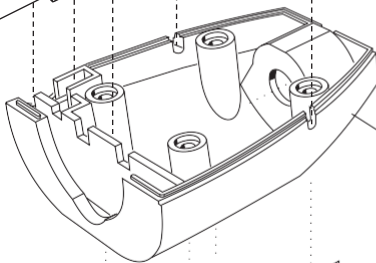

1 Cord Strain Relief

2 Housing (T/B)

3 Pot Control (With On-Off-Sw)

9 Screw

4 Circuit Board Assembly (Vari. Spd.)

5 Contact C.B.

6 Lock

7 Bale Hanger

12 Black Knob (Pot)

11 Nut (Pot)

10 Washer (Pot)

8 Spring

2 Housing (T/B)

9 Screws

9 Screws

iCLIP CORDPACK VARISPD

MODEL #LA884330

ITEM	PART#	REQ'D	DESCRIPTION
1	SE5230010000	1	Cord Strain Relief -Round
2	SE88419	1	iCLIP Cordpack Housing Vspd (T/B) Black
3	SE7500010000	1	Pot Control (with on/off switch)
4	SE7300100001	1	Circuit Board Assmby KLB002 Vari-Spd
5	SE884001	1	iC Contact CB Assembly
6	SE88425	1	iC Cordpack lock button
7	SE7200020000	1	Bale Hanger (Mini)
8	RM18005	1	iC Spring (Button)
9	SE50080	5	Screw 2-32 x 3/8" Plastic Thread
10	SE5220060000	1	Washer (Pot Control)
11	SE5500250000	1	Nut (Pot Control)
12	SE5600020000	1	Black Knob (Pot Control)