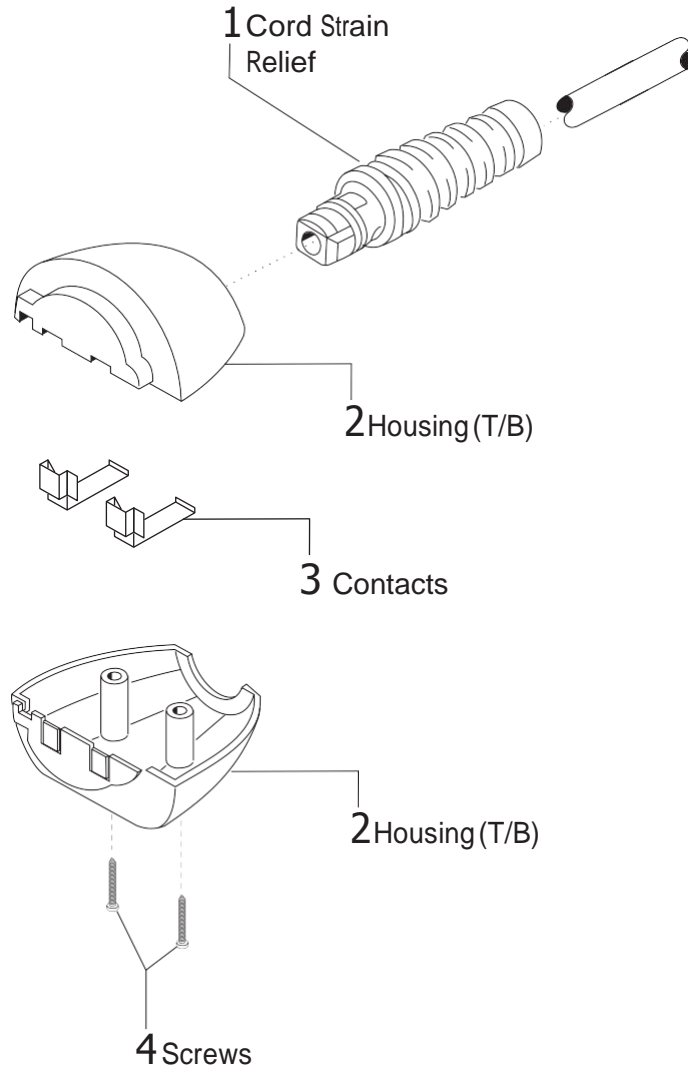

SPEED FEED CORDPACK

MODEL #LA30601

JANUARY 1, 2012
Kim Laube & Co., Inc.
2221 Statham Blvd.
Oxnard, CA. 93033
800-451-1355 805-240-1300
kimlaubeco.com

SPEED FEED CORDPACK

MODEL #LA30601

JANUARY 1, 2012
Kim Laube & Co., Inc.
2221 Statham Blvd.
Oxnard, CA. 93033
800-451-1355 805-240-1300
kimlaubeco.com

ITEM	PART#	REQ'D	DESCRIPTION
1	SE5230010000	1	Cord Strain Relief -Round
2	SE50205	1	SFCordpack Housing (Top / Bottom)
3	RM11213	2	SF Battery Contacts
4	RM11205	2	SF Screw M2.2 x 9.5 Plastic

Accessories			
	SE50205	1	3v Transformer 110/220v 50-60Hz No Plug (18' Cord)
	SE50266210	1	Plug-2011 (Transformer) USA
	SE50266220	1	Plug-2011 (Transformer) EURO
	SE50266230	1	Plug-2011 (Transformer) UK
	SE50266240	1	Plug-2011 (Transformer) AUST.